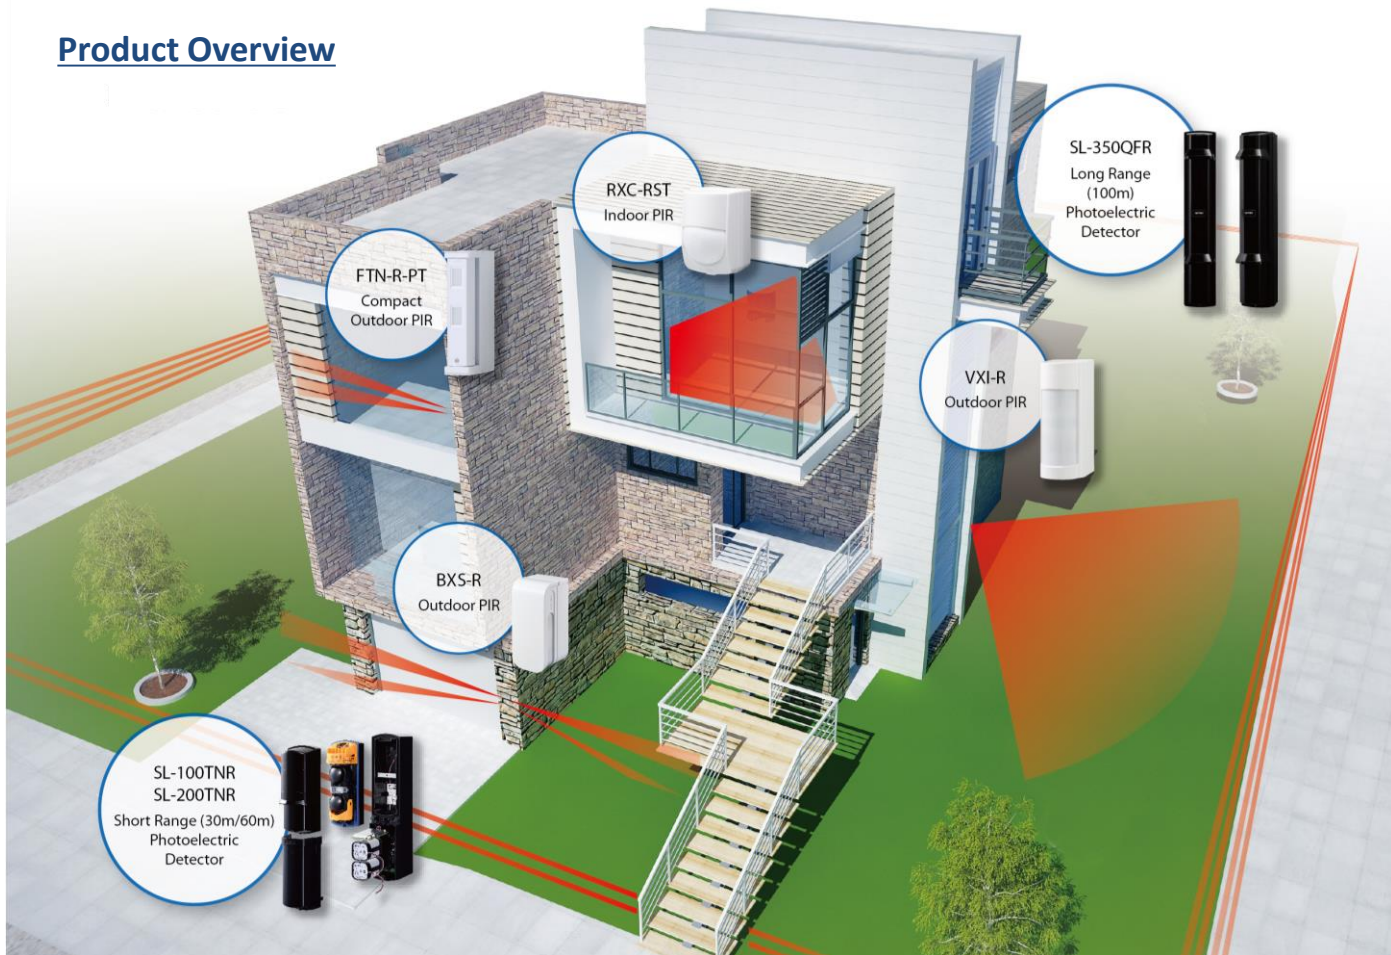

GENIO Lite is an IP-based multi-functional RF and ZigBee smart home security gateway, providing comprehensive solutions, including home security and home automation, designed to bring all-around convenience, comfort and safety.

Easy Management

Multiple Communication Paths

- 3G/LTE, IP(Ethernet) Communication Paths
- Supports RF, Zigbee

Remote Management

- 160 zones
- Smartphone App(iOS & Android) and Web Browser

Smart Home Services

Smart Home Services

GENIO LITE Series provides comprehensive smart home services, including remote control home security, live visual monitoring, home automation and emergency monitoring.

Product Overview