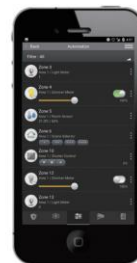

GENIO Lite is an IP-based multi-functional RF and ZigBee smart home security gateway, providing comprehensive solutions, including home security and home automation, designed to bring all-around convenience, comfort and safety.

Easy Management

Multiple Communication Paths

- 3G/LTE, IP(Ethernet) Communication Paths
- Supports RF, Zigbee

Remote Management

- 160 zones
- Smartphone App(iOS & Android) and Web Browser

Smart Home Services

Smart Home Services

GENIO LITE Series provides comprehensive smart home services, including remote control home security, live visual monitoring, home automation and emergency monitoring.

Product Overview