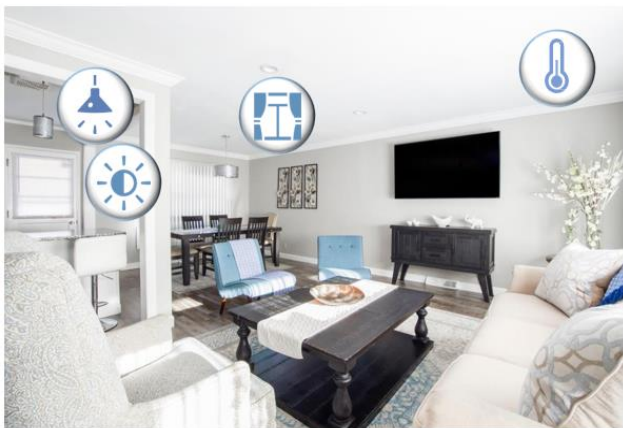

GENIO Lite is an IP-based multi-functional RF and ZigBee smart home security gateway, providing comprehensive solutions, including home security and home automation, designed to bring all-around convenience, comfort and safety.