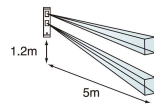

#### [ FEATURES ]

- Intelligent AND detection logic
- Built in bracket (190° horizontal)
- 5m/2m switchable lens
- SMDA Logic