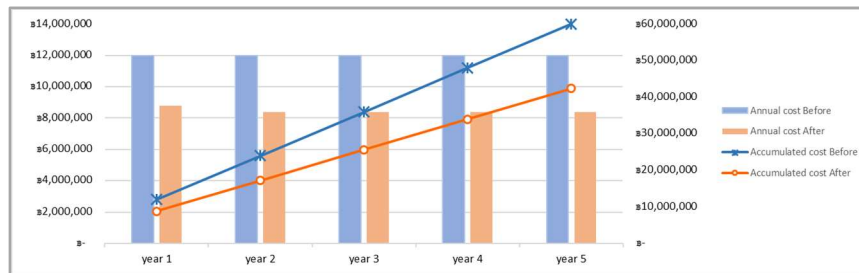

SOLUTION BY PIDS – Increasing Security costs

1. Problem : **Increasing Security costs**

2. Solution : Case Study example

	Item	Expense
Before	Necessary security guard power (Day shift + 24/7 shift)	50 guards
	Security guard cost (฿ 20,000/guard/month)	฿ 1,000,000
	Security guard cost (year)	฿ 12,000,000

	Item	PIDS	PIDS added to existing CCTV
After	Necessary security guard power	40 guards (20 % reduction)	35 guards (30 % reduction)
	Security guard cost (฿ 20,000/guard/month)	฿ 800,000	฿ 700,000
	Security guard cost (year)	฿ 9,600,000	฿ 8,400,000
Compare	Difference of Security guard cost (year)	- ฿ 2,400,000	- ฿ 3,600,000

Cost simulation

- PIDS added to existing CCTV case -