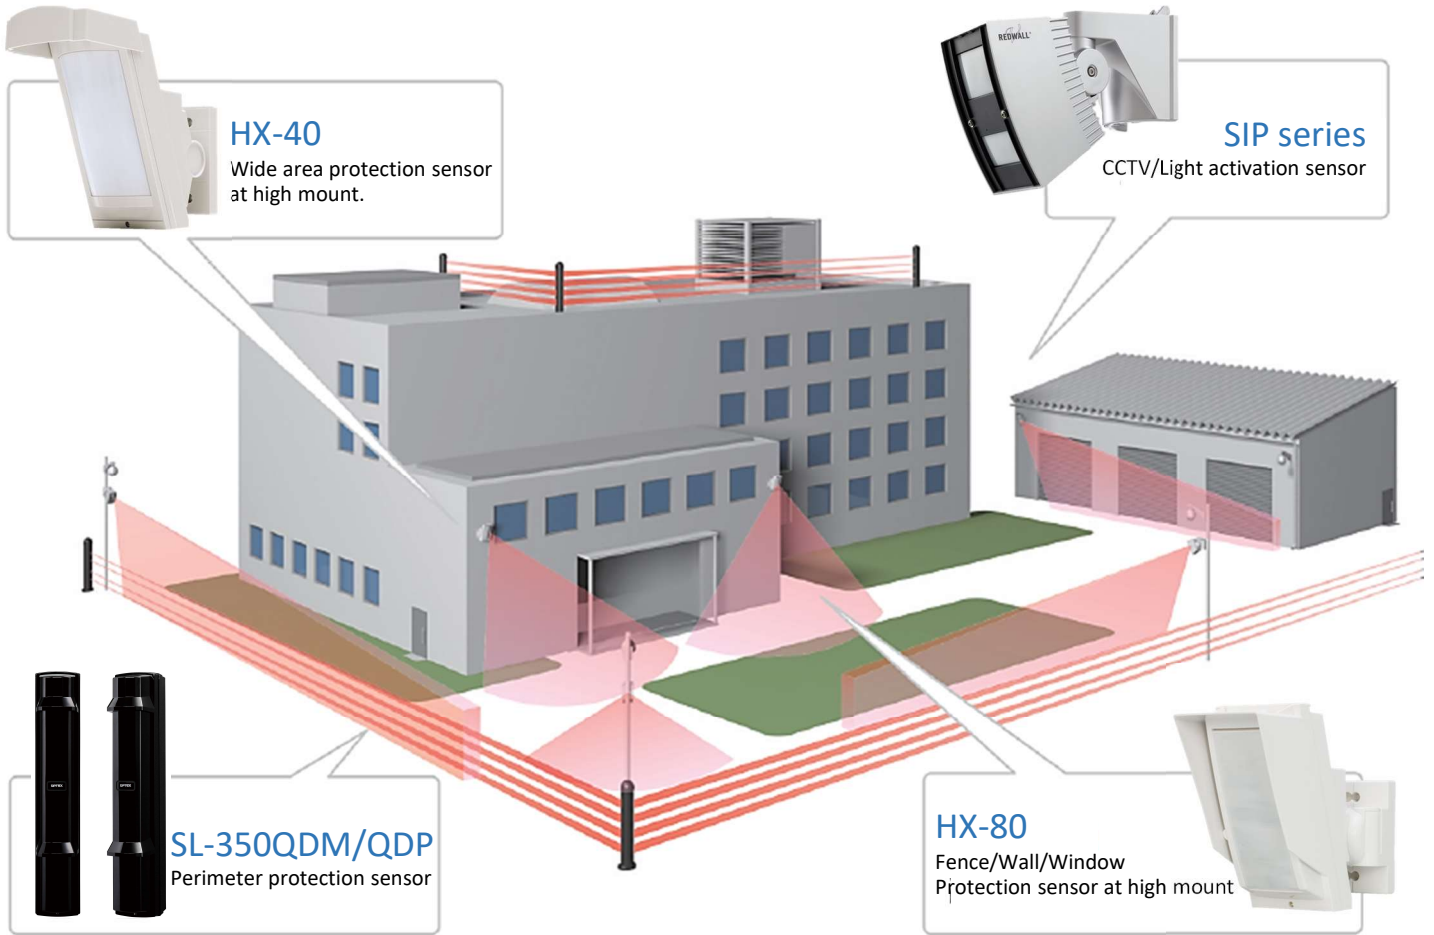

COMMERCIAL/INDUSTRIAL