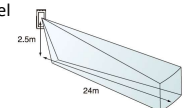

CX-702 (21m/45m)

LONG RANGE PIR DETECTOR WITH SELECTABLE DETECTION PATTERN