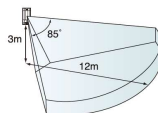

HX-80N

LONG AND NARROW RANGE HIGH MOUNT OUTDOOR DETECTOR

HX-80N : 24m/narrow standard model

[FEATURES]

- Mounting height : 2.5 to 3m
- Intelligent AND detection logic