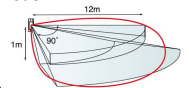

[FEATURES]

- SMDA logic for temperature compensation
- Easy masking for over spill prevention

HX-40

HIGH MOUNT OUTDOOR DETECTOR

HX-40 : 12m/85° standard model

[FEATURES]

- Mounting height : 2.5 to 3m
- Intelligent AND detection logic
- Form C alarm output and tamper output