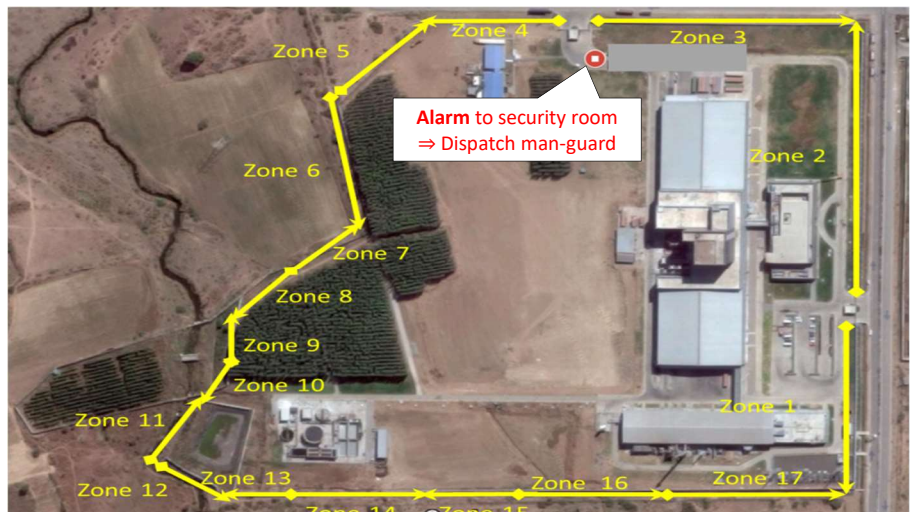

Solution by PIDS